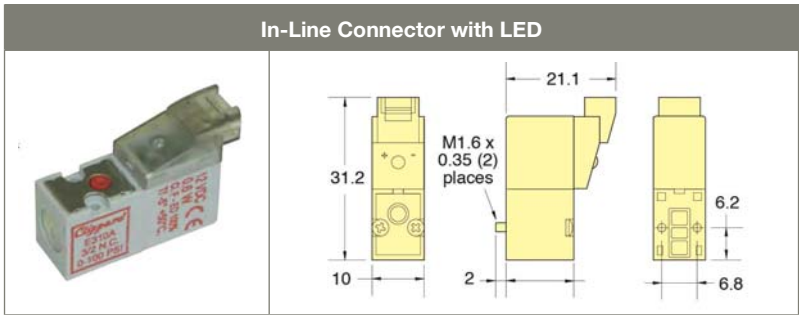

# 60 Electronic Valves – ISO 15218 10 mm 3/2 Miniature Valves