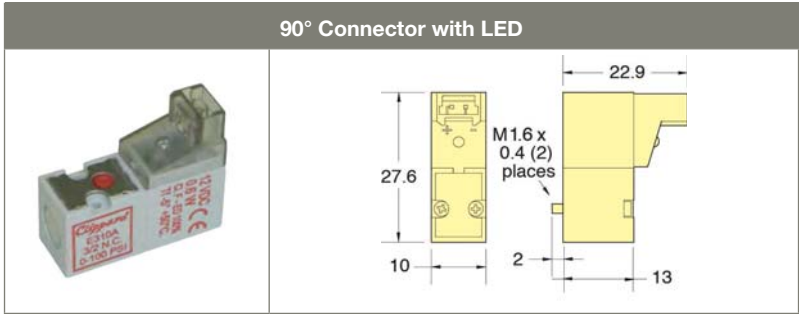

# 60 Electronic Valves – ISO 15218 10 mm 3/2 Miniature Valves